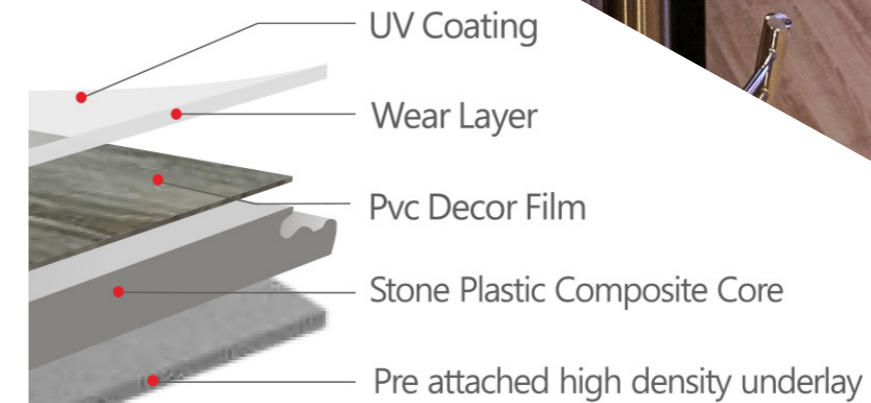

Multi Layer Construction

Wood Plank Range

10 Planks Per Box - 180mm x 1220mm x 5.8mm - 2.196m²

Stone Tile Range

10 Tiles Per Box - 305mm x 610mm x 5.8mm - 1.86m²