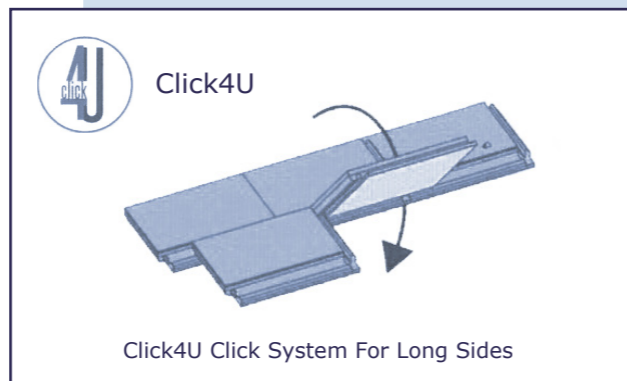

3.8mm Stone Plastic Composite Core with a protected 0.55mm vinyl wearlayer and a high density (100kg/m³) pre-attached 1.5mm IXPE underlay.

Features:

- 100% Virgin Vinyl
- 100% Virgin IXPE Underlay Pre-attached
- 33/42 For Both Heavy Commercial & Domestic Wear Class
- Micro Bevel Edges
- Deep Embossed Surfaces
- R9 Slip Resistance
- Stain Resistance
- Antistatic Resistance
- CE Certified
- 100% Waterproof
- 30 Years Domestic Warranty
- 10 Years Commercial Warranty
- 100% Recyclable

Licensed Click Joint

Patented Fitting System

Multi Layer Construction

Wood Plank Range

10 Planks Per Box - 180mm x 1220mm x 5.8mm - 2.196m²

Black Ash
NIK9706

Dark Oak
NIK9007

Grey Oak
NIK9053