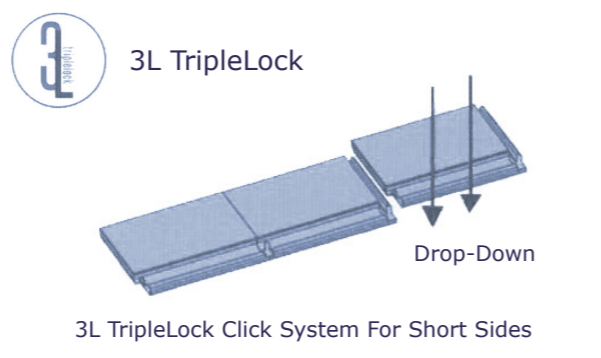

3.8mm Stone Plastic Composite Core with a protected 0.55mm vinyl wearlayer and a high density (100kg/m³) pre-attached 1.5mm IXPE underlay.

Features:

- 100% Virgin Vinyl
- 100% Virgin IXPE Underlay Pre-attached
- 33/42 For Both Heavy Commercial & Domestic Wear Class
- Micro Bevel Edges
- Deep Embossed Surfaces
- R9 Slip Resistance
- Stain Resistance
- Antistatic Resistance
- CE Certified
- 100% Waterproof
- 30 Years Domestic Warranty
- 10 Years Commercial Warranty
- 100% Recyclable

Licensed Click Joint

Patented Fitting System

Multi Layer Construction

Wood Plank Range

10 Planks Per Box - 180mm x 1220mm x 5.8mm - 2.196m²

Black Ash
NIK9706

Dark Oak
NIK9007

Grey Oak
NIK9053